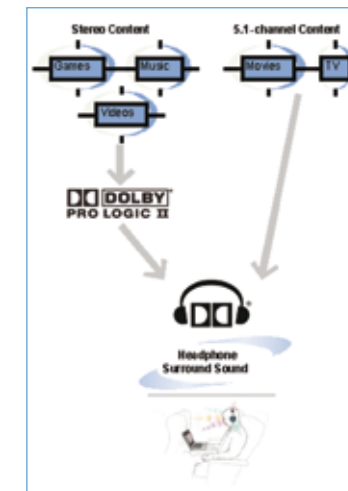

PLANTRONICS PARTNERSHIP WITH KEY SOUND TECHNOLOGY PROVIDER – DOLBY®

The Dolby technology explained

Dolby® Pro Logic II

- Transforms high-quality stereo content into a natural and realistic surround sound listening experience.
- Enhances your listening experience without sounding processed or artificial.
- Applies Dolby expertise in matrix surround sound technology to produce a natural listening experience.
- Music mode offers three adjustable features:

Panorama mode creates a seamless, wraparound surround effect.

Center width control modifies the breadth of the main vocals in the centre and front speakers.

Dimension control modifies the depth of the surround sound experience.

Dolby headphone technology

- Enables enjoyment of personal surround sound without disturbing others.
- Improves listening comfort and reduces "listener fatigue."
- Allows stereo content to be heard as 5.1-channel surround (when combined with Dolby Pro Logic II).

STYLISH HEADSETS, BACKED BY GREAT TECHNOLOGY

Bluetooth® (.Audio 920 only)

Bluetooth wireless technology provides a way for devices to communicate with each other using short-range radio frequency instead of wires. Any two Bluetooth devices can communicate as long as they both have Bluetooth turned on, they are within range, and they have been paired – a quick "handshake" that connects the two devices. Bluetooth range is up to 10m. Obstructions, such as walls or other electronic devices, can cause interference or shorten the effective range. For optimal performance, place your headset and phone on the same side of your body.

Digital Signal Processing (DSP technology)

Digital Signal Processing technology delivers up to 35% reduction in background noise, whilst maintaining crisp clear voice transmission.

If you are planning to use your .Audio headset for chatting over the Internet, or for games which rely on voice recognition, it is well worth looking for a DSP model – especially so, if you live in a lively household where there is a lot of background noise.

QuickAdjust

Enables ideal microphone boom placement.

Noise-cancelling microphones

Plantronics' noise-cancelling microphones reduce the background noise and so enhance the accuracy of the sounds being transmitted.

They are ideal for noisy environments.

WindSmart®

Plantronics' patent-pending WindSmart technology uses a specially designed material over the microphone to diffuse wind noise, so that even in windy environments – such as the car or the street – users can enjoy crisp, clear conversations.