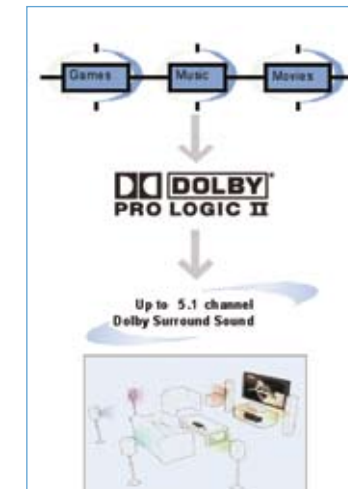

PLANTRONICS PARTNERSHIP WITH KEY SOUND TECHNOLOGY PROVIDER – DOLBY®

The Dolby technology explained

Dolby® Pro Logic II

- Transforms high-quality stereo content into a natural and realistic surround sound listening experience.
- Enhances your listening experience without sounding processed or artificial.
- Applies Dolby expertise in matrix surround sound technology to produce a natural listening experience.
- Music mode offers three adjustable features:

Panorama mode creates a seamless, wraparound surround effect.

Center width control modifies the breadth of the main vocals in the centre and front speakers.

Dimension control modifies the depth of the surround sound experience.

Dolby headphone technology

- Enables enjoyment of personal surround sound without disturbing others.
- Improves listening comfort and reduces "listener fatigue."
- Allows stereo content to be heard as 5.1-channel surround (when combined with Dolby Pro Logic II).

STYLISH HEADSETS, BACKED BY GREAT TECHNOLOGY

Bluetooth® (.Audio 920 only)

Bluetooth wireless technology provides a way for devices to communicate with each other using short-range radio frequency instead of wires. Any two Bluetooth devices can communicate as long as they both have Bluetooth turned on, they are within range, and they have been paired – a quick "handshake" that connects the two devices. Bluetooth range is up to 10m. Obstructions, such as walls or other electronic devices, can cause interference or shorten the effective range. For optimal performance, place your headset and phone on the same side of your body.

Digital Signal Processing (DSP technology)

Digital Signal Processing technology delivers up to 35% reduction in background noise, whilst maintaining crisp clear voice transmission.

If you are planning to use your .Audio headset for chatting over the Internet, or for games which rely on voice recognition, it is well worth looking for a DSP model – especially so, if you live in a lively household where there is a lot of background noise.

QuickAdjust

Enables ideal microphone boom placement.

Noise-cancelling microphones

Plantronics' noise-cancelling microphones reduce the background noise and so enhance the accuracy of the sounds being transmitted.

They are ideal for noisy environments.

WindSmart®

Plantronics' patent-pending WindSmart technology uses a specially designed material over the microphone to diffuse wind noise, so that even in windy environments – such as the car or the street – users can enjoy crisp, clear conversations.